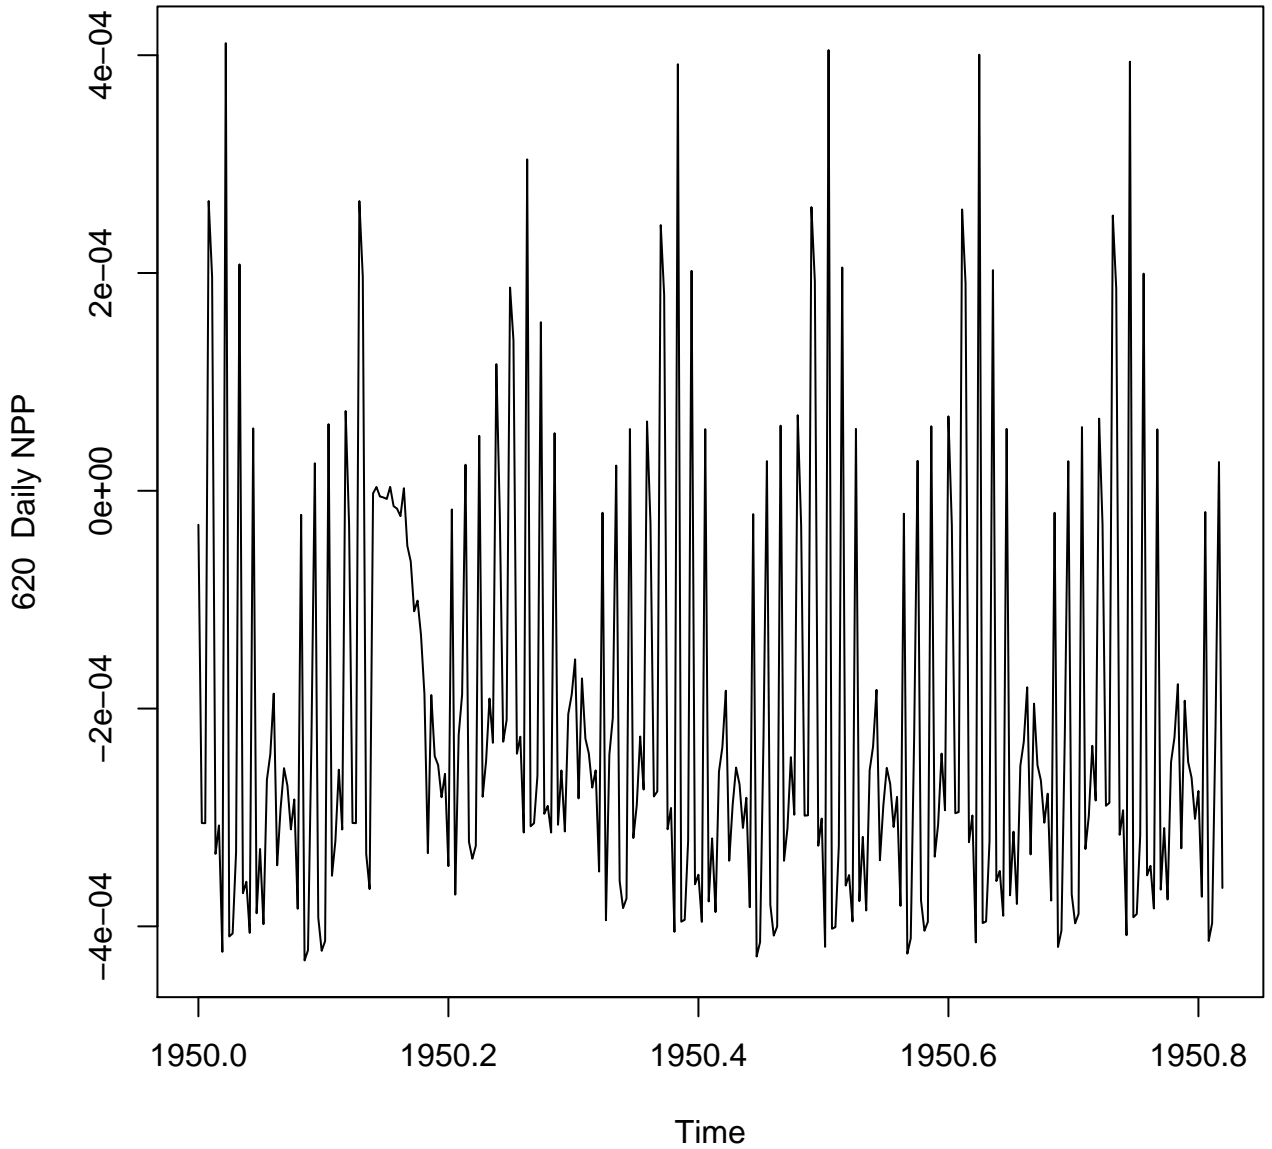

620 Daily NPP

621 Daily NEP

622 Daily NEE

623 Daily GPP

624 Daily MR

625 Daily GR

626 Daily HR

630 Cum NEE

629 Cum NEP

628 Cum NPP

631 Cum GPP

636 Veg C

637 Litter C

638 Soil C

639 Total C

307 Soil Mineral Nitrogen