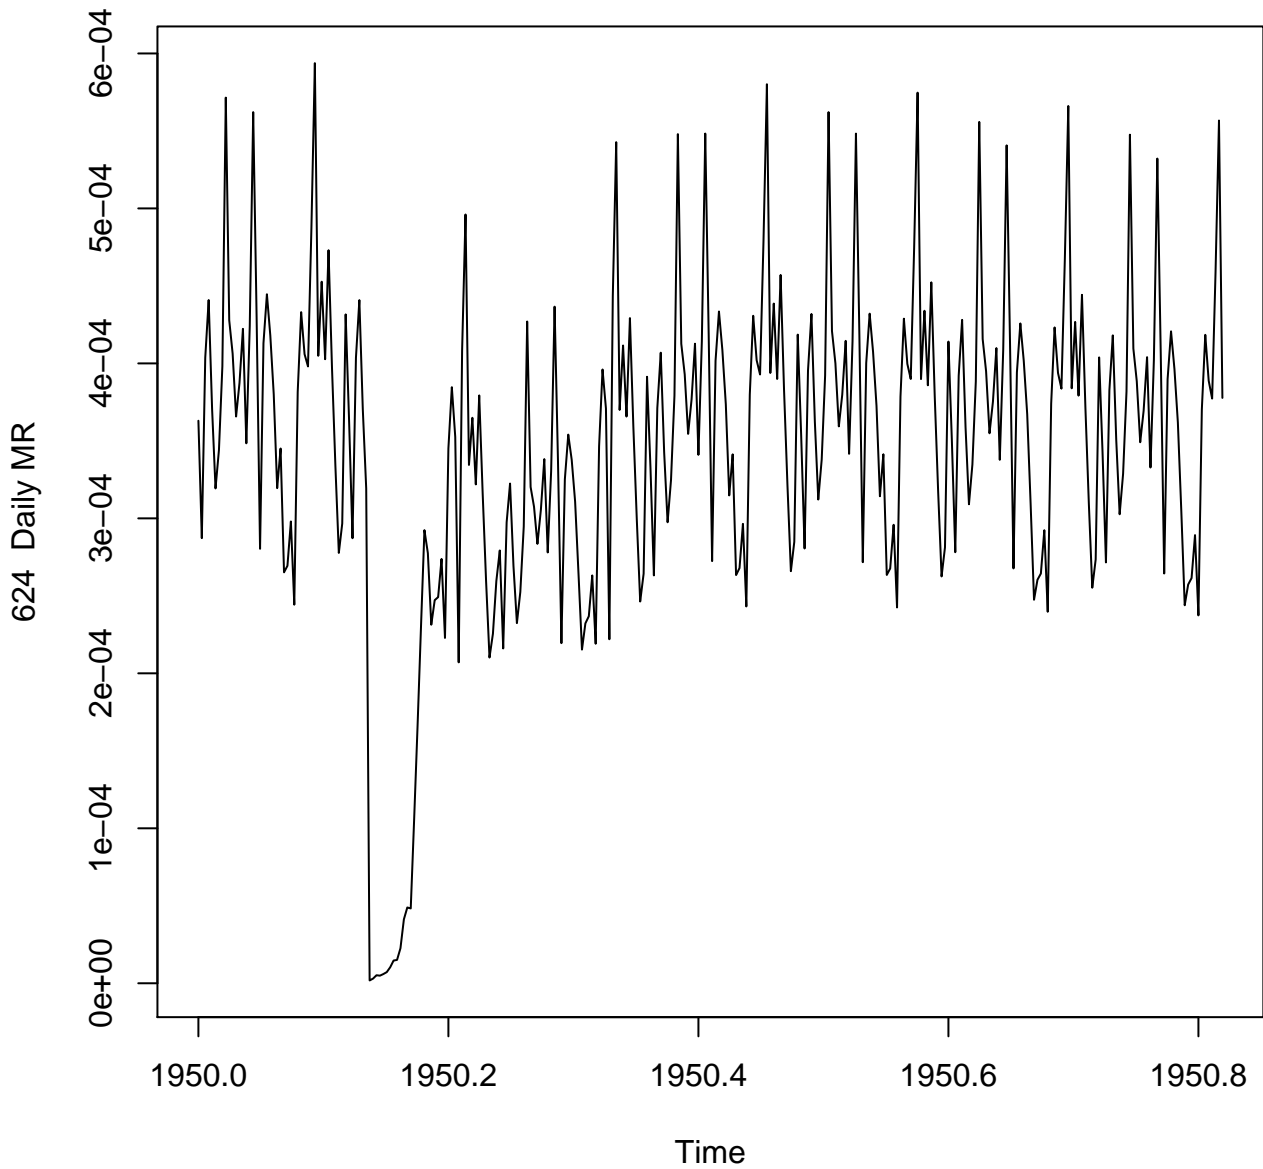

620 Daily NPP

621 Daily NEP

622 Daily NEE

623 Daily GPP

624 Daily MR

625 Daily GR

626 Daily HR

630 Cum NEE

629 Cum NEP

628 Cum NPP

631 Cum GPP

636 Veg C

637 Litter C

638 Soil C

639 Total C

307 Soil Mineral Nitrogen