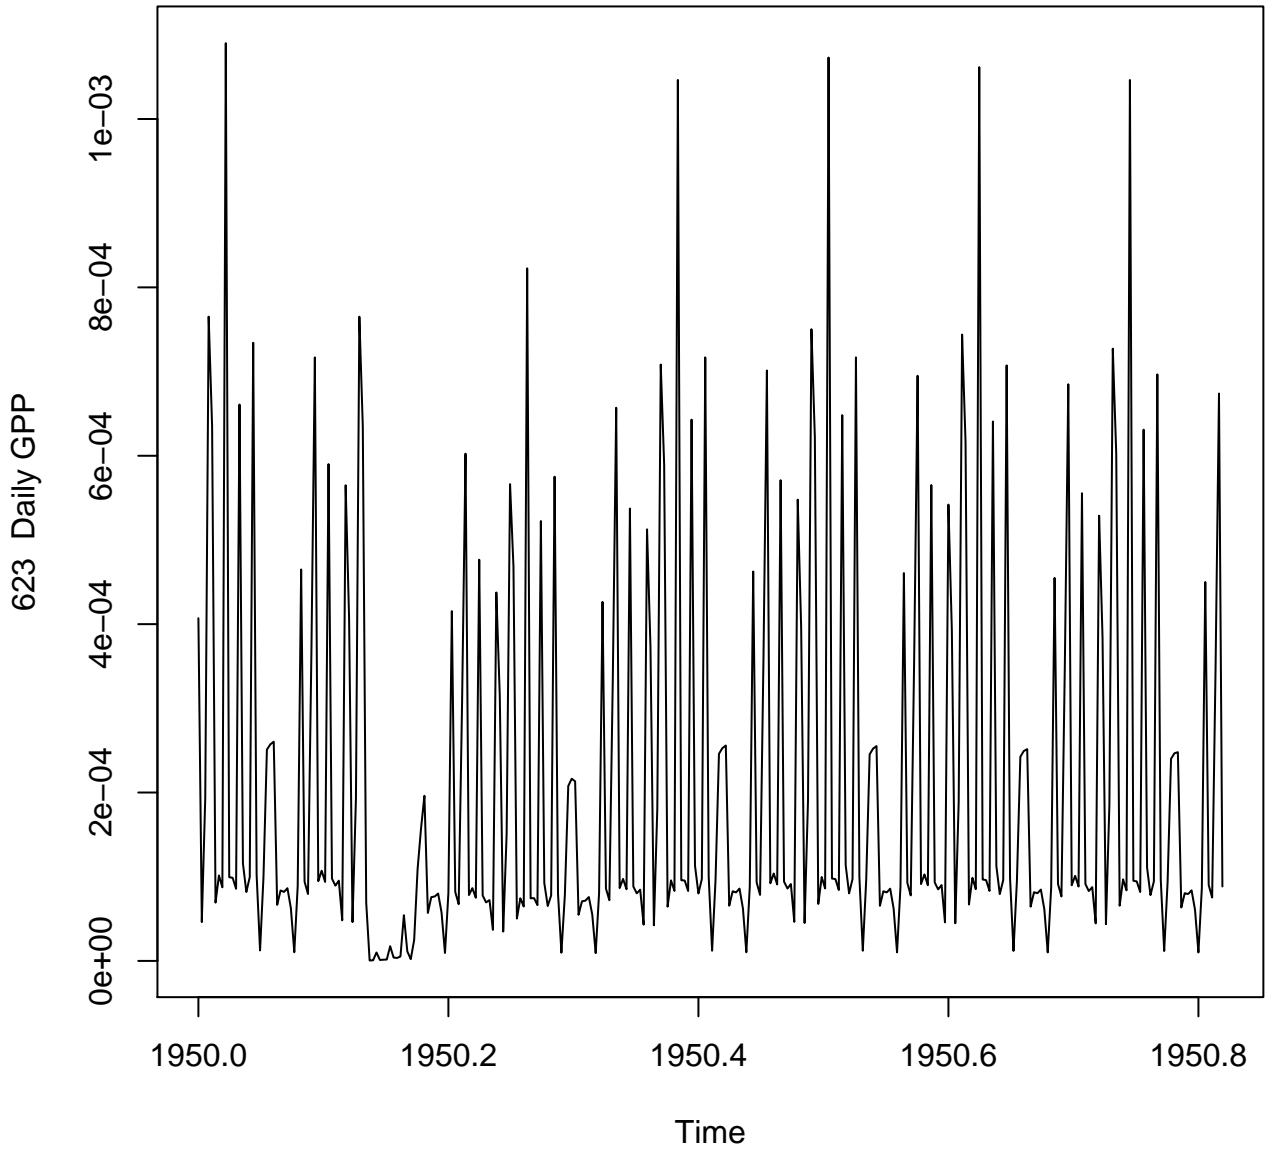

620 Daily NPP

621 Daily NEP

622 Daily NEE

623 Daily GPP

624 Daily MR

625 Daily GR

626 Daily HR

630 Cum NEE

629 Cum NEP

628 Cum NPP

631 Cum GPP

636 Veg C

637 Litter C

638 Soil C

639 Total C

307 Soil Mineral Nitrogen