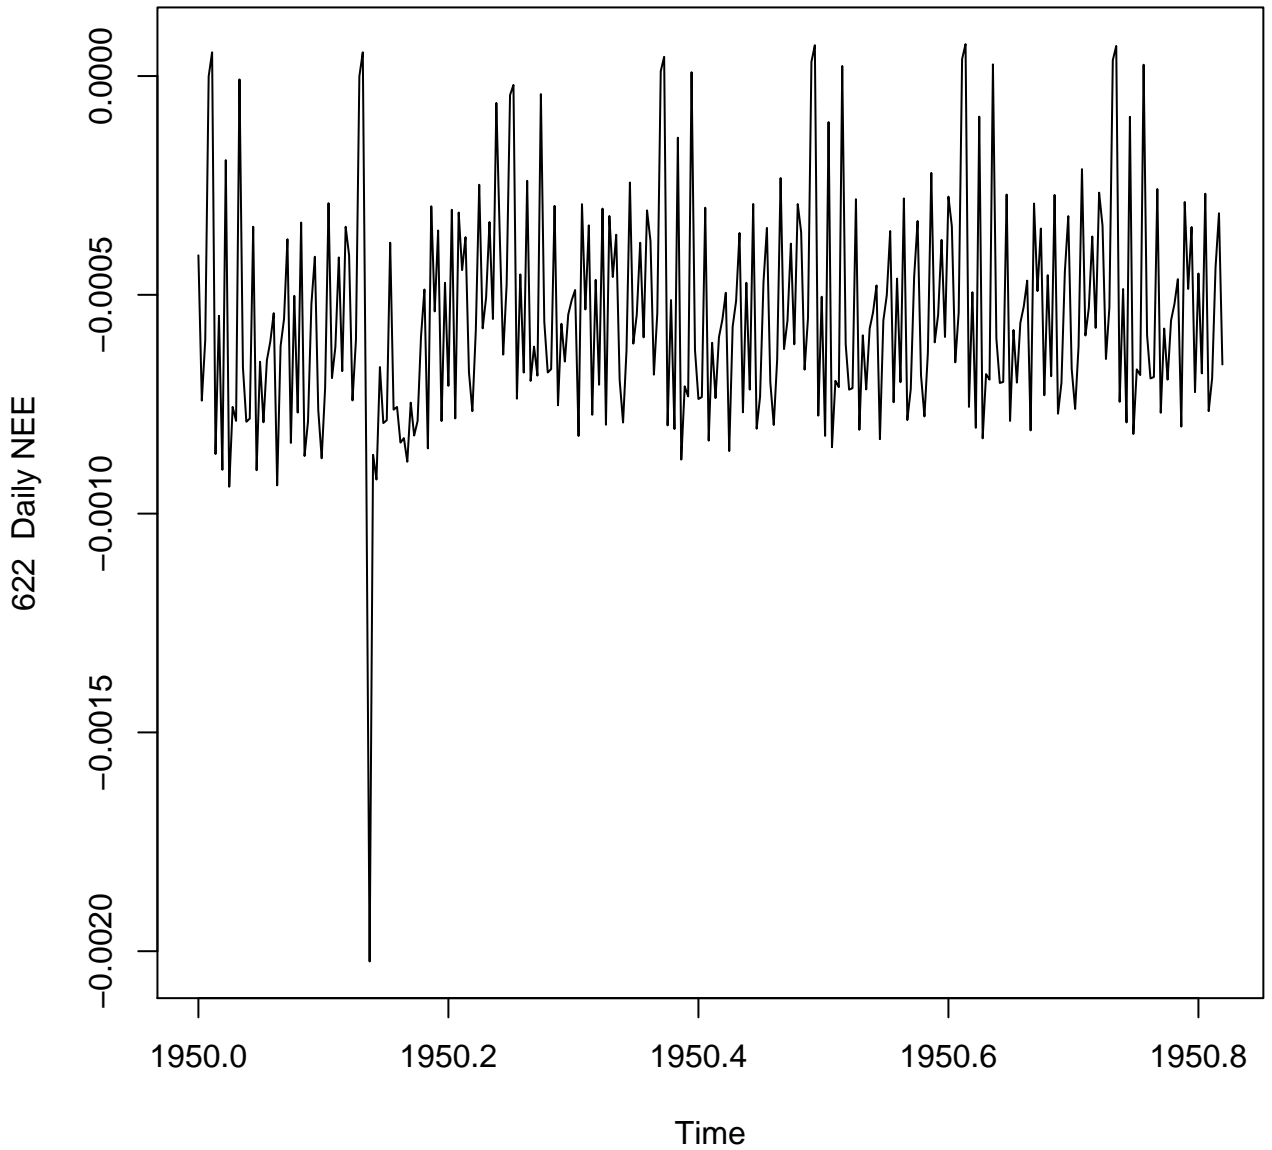

620 Daily NPP

621 Daily NEP

622 Daily NEE

623 Daily GPP

624 Daily MR

625 Daily GR

626 Daily HR

630 Cum NEE

629 Cum NEP

628 Cum NPP

631 Cum GPP

636 Veg C

637 Litter C

638 Soil C

639 Total C

307 Soil Mineral Nitrogen